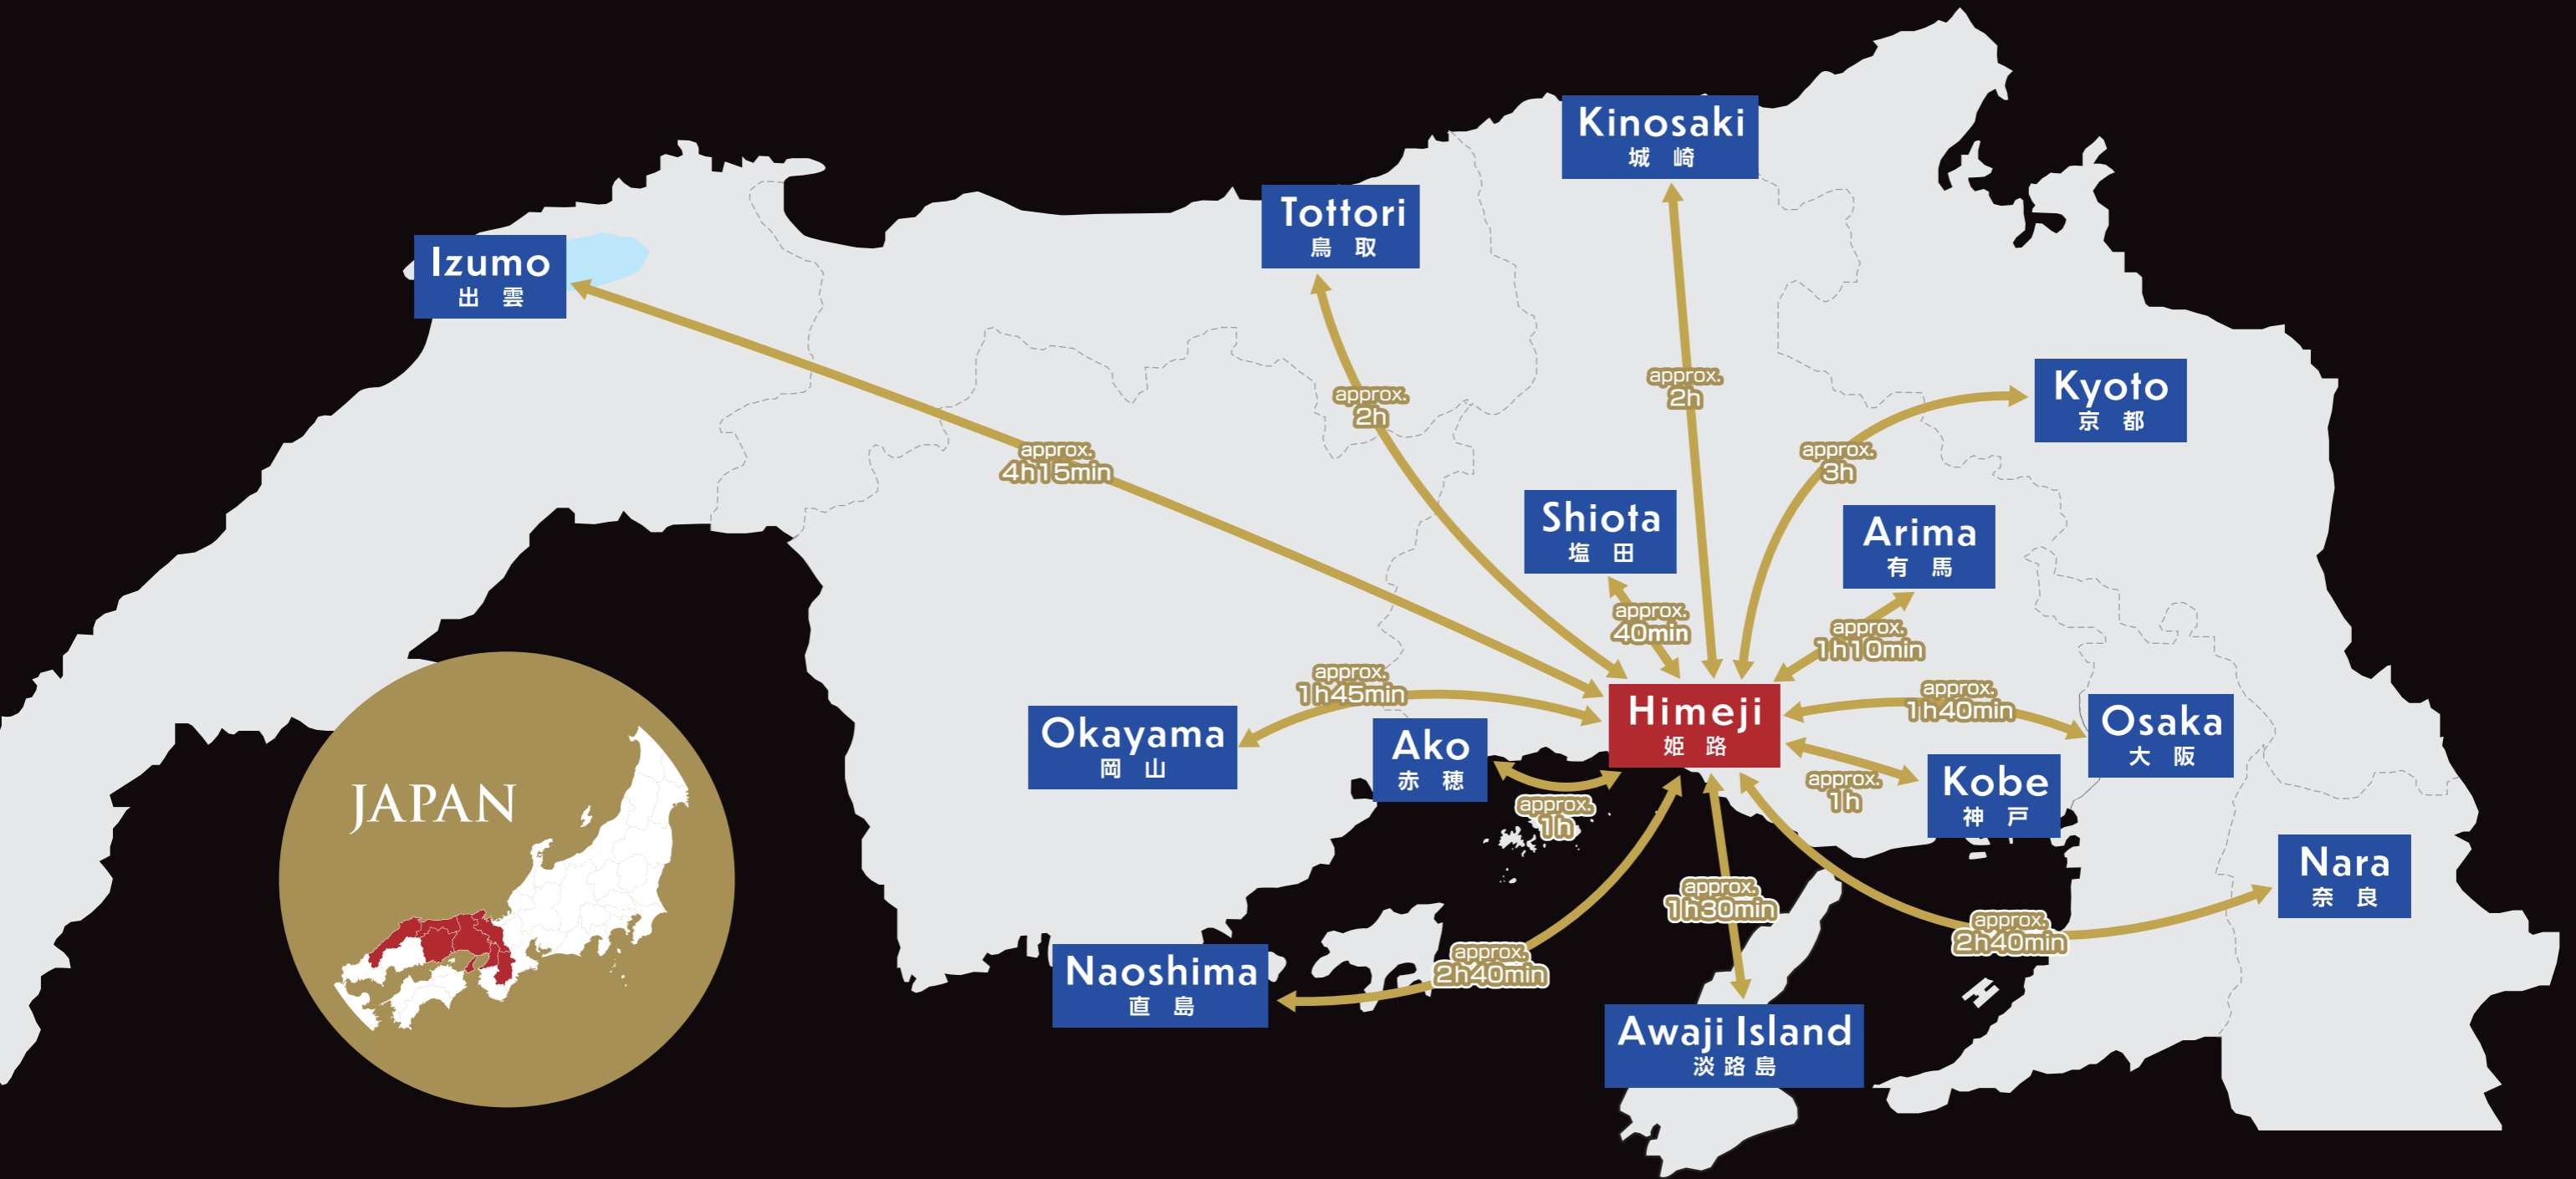

Himeji Area ⇄ Sightseeing Spot

姫路エリア ⇄ 観光地

We can accommodate a wide range of people, from one person to a group.

1 to 3 persons

- Japan Taxi (Universal Design Taxi)
- Crown (Super Deluxe)
- Box-type cab (NV200)

2 to 3 persons

- Lexus (Large hire car)

5 to 6 persons

- Alphard (Large hire car)

9 persons

- Hiace Caravan (Jumbo Taxi)

26 persons

- Microbus (Charter bus)